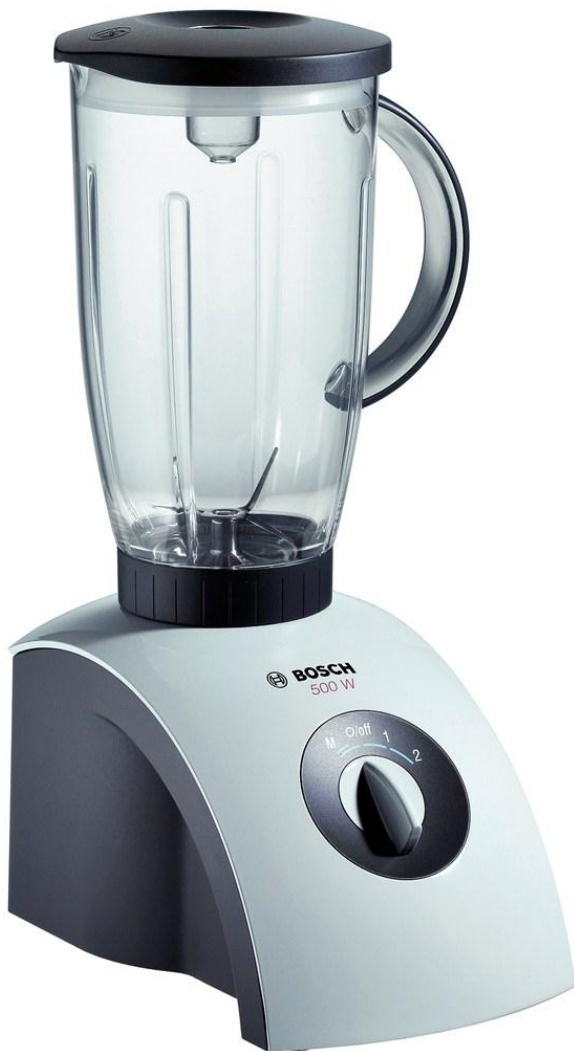

BOSCH

Blender

MMB1000

Product Features

- 180 W
- Multi processor with beaker and lid
- Polycarbonate jug
- 2 litre capacity
- 2 speed settings and pulse setting
- Suitable for crushing ice
- Integrated cable storage