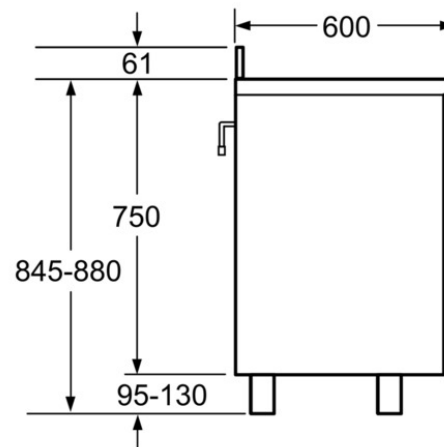

##### Characteristics

Built-in / Free-standing : Free-standing  
Color / Material Front : Stainless steel  
Dimensions of the product (mm) : 845 x 898 x 600

Length electrical supply cord (cm) : 150.0

Net weight (kg) : 76.000

Energy input : Electric

Approval certificates : SASO

Gross weight (lbs) : 185

Length electrical supply cord (cm) : 150.0

Dimensions of the product (mm) : 845 x 898 x 600

#### Alternative colors available

Bosch  
HCB738356M  
Electric range cooker

Predecessor:

Successor:

EAN code:  
4242002764122

sales programme:

**BOSCH**

HCB738356M Stainless steel  
Range Cooker 90 cm

measurements in mm

measurements in mm

measurements in mm

measurements in mm