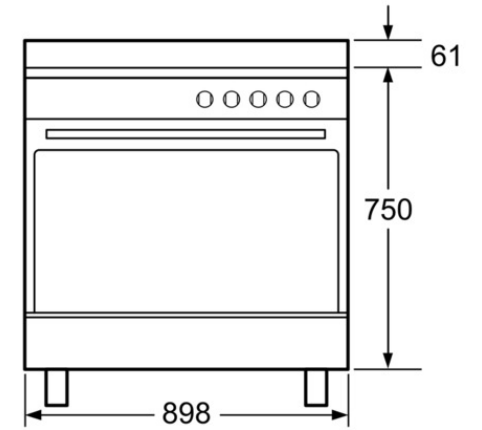

##### Characteristics

Built-in / Free-standing : Free-standing  
Color / Material Front : Stainless steel  
Dimensions of the product (mm) : 845 x 898 x 600

Length electrical supply cord (cm) : 150.0

Net weight (kg) : 76.000

Energy input : Electric

Approval certificates : SASO

Gross weight (lbs) : 185

Length electrical supply cord (cm) : 150.0

Dimensions of the product (mm) : 845 x 898 x 600

#### Alternative colors available

Bosch  
HCB738356M  
Electric range cooker

Predecessor:

Successor:

EAN code:  
4242002764122

sales programme:

**BOSCH**

HCB738356M Stainless steel  
Range Cooker 90 cm

measurements in mm

measurements in mm

measurements in mm

measurements in mm