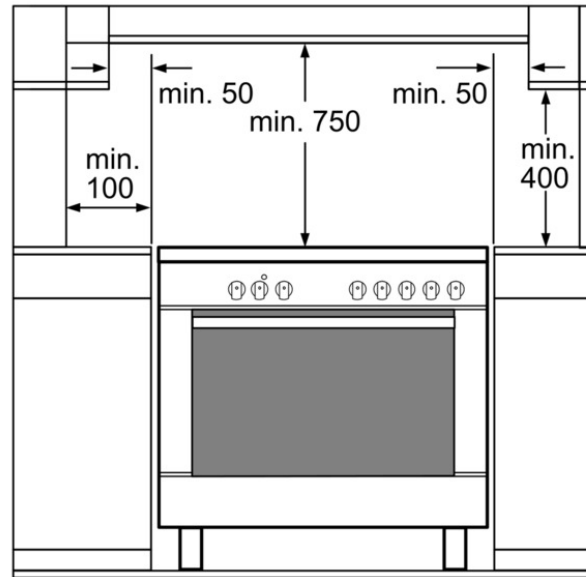

##### Characteristics

Built-in / Free-standing : Free-standing  
Color / Material Front : Stainless steel  
Dimensions of the product (mm) : 845 x 898 x 600

Length electrical supply cord (cm) : 150.0

Net weight (kg) : 76.000

Energy input : Electric

Approval certificates : SASO

Gross weight (lbs) : 185

Length electrical supply cord (cm) : 150.0

Dimensions of the product (mm) : 845 x 898 x 600

#### Alternative colors available

Bosch  
HCB738356M  
Electric range cooker

Predecessor:

Successor:

EAN code:  
4242002764122

sales programme:

**BOSCH**

HCB738356M Stainless steel  
Range Cooker 90 cm

measurements in mm

measurements in mm

measurements in mm

measurements in mm