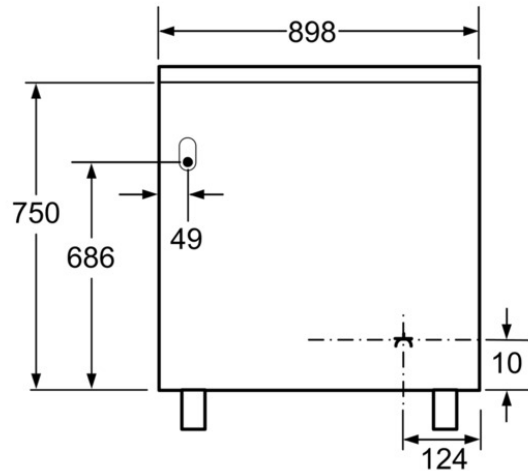

##### Characteristics

Built-in / Free-standing : Free-standing  
Color / Material Front : Stainless steel  
Dimensions of the product (mm) : 845 x 898 x 600

Length electrical supply cord (cm) : 150.0

Net weight (kg) : 76.000

Energy input : Electric

Approval certificates : SASO

Gross weight (lbs) : 185

Length electrical supply cord (cm) : 150.0

Dimensions of the product (mm) : 845 x 898 x 600

#### Alternative colors available

Bosch  
HCB738356M  
Electric range cooker

Predecessor:

Successor:

EAN code:  
4242002764122

sales programme:

**BOSCH**

HCB738356M Stainless steel  
Range Cooker 90 cm

measurements in mm

measurements in mm

measurements in mm

measurements in mm