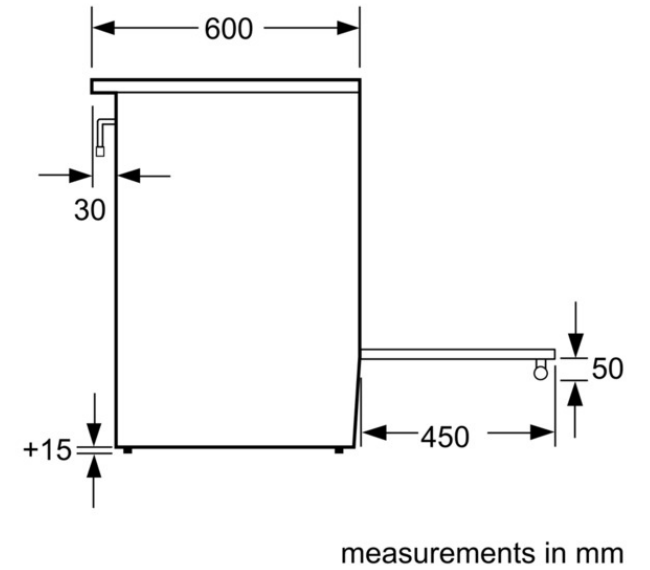

### Technical Information

- Preset of liquid gas (28-30/37mbar)
- Natural gas nozzles (20 mbar) included
- Dimensions of the product (HxWxD): 850 x 600 x 600 mm
- Gross Weight: 55.1 kg
- Accessories: 1 x wire shelf, 1 x baking tray, 1 x Espresso set (Cast iron)

#### Characteristics

Built-in / Free-standing : Free-standing  
 Color / Material Front : Stainless steel  
 Dimensions of the product (mm) : 850 x 600 x 600  
 Length electrical supply cord (cm) : 120.0  
 Net weight (kg) : 51.000  
 Gross weight (kg) : 55.000  
 Cooking method first cavity : Gas bottom heating, Gas grill/broiler  
 Integrated Cleaning system - cavity 1 : Easy to clean enamel  
 Included accessories cavity 1 : 1 x alu baking tray, 1 x enamel baking tray, 1 x grid  
 Storage compartment - cavity 1 : Yes  
 Type of pan support : Elongated cast iron pan support  
 Power of 1st heating element (kW) : 3.6  
 Power of 2nd heating element (kW) : 1.7

#### Consumption and connection features

Current (A) : 10  
 Voltage (V) : 230  
 Frequency (Hz) : 50  
 Plug type : GB plug  
 Color / Material Front : Stainless steel  
 Energy input : Gas  
 Gas type : Liquidgas G30,31 28-30/37 mbar  
 Approval certificates : CE  
 Gross weight (lbs) : 121  
 Length electrical supply cord (cm) : 120.0  
 Dimensions of the product (mm) : 850 x 600 x 600

Bosch  
 HGG24W256M  
 Gas freestanding cooker

Predecessor:

Successor:

EAN code:  
 4242002715438

sales programme:

**BOSCH**

HGG24W256M  
Range Cooker 60 cm wide - Stainless steel

measurements in mm