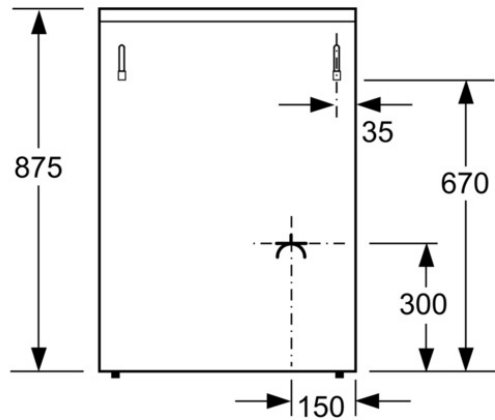

### Technical Information

- Preset of liquid gas (28-30/37mbar)
- Natural gas nozzles (20 mbar) included
- Dimensions of the product (HxWxD): 850 x 600 x 600 mm
- Gross Weight: 55.1 kg
- Accessories: 1 x wire shelf, 1 x baking tray, 1 x Espresso set (Cast iron)

#### Characteristics

Built-in / Free-standing : Free-standing  
 Color / Material Front : Stainless steel  
 Dimensions of the product (mm) : 850 x 600 x 600  
 Length electrical supply cord (cm) : 120.0  
 Net weight (kg) : 51.000  
 Gross weight (kg) : 55.000  
 Cooking method first cavity : Gas bottom heating, Gas grill/broiler  
 Integrated Cleaning system - cavity 1 : Easy to clean enamel  
 Included accessories cavity 1 : 1 x alu baking tray, 1 x enamel baking tray, 1 x grid  
 Storage compartment - cavity 1 : Yes  
 Type of pan support : Elongated cast iron pan support  
 Power of 1st heating element (kW) : 3.6  
 Power of 2nd heating element (kW) : 1.7

#### Consumption and connection features

Current (A) : 10  
 Voltage (V) : 230  
 Frequency (Hz) : 50  
 Plug type : GB plug  
 Color / Material Front : Stainless steel  
 Energy input : Gas  
 Gas type : Liquidgas G30,31 28-30/37 mbar  
 Approval certificates : CE  
 Gross weight (lbs) : 121  
 Length electrical supply cord (cm) : 120.0  
 Dimensions of the product (mm) : 850 x 600 x 600

Bosch  
 HGG24W256M  
 Gas freestanding cooker

Predecessor:

Successor:

EAN code:  
 4242002715438

sales programme:

**BOSCH**

HGG24W256M  
Range Cooker 60 cm wide - Stainless steel

measurements in mm