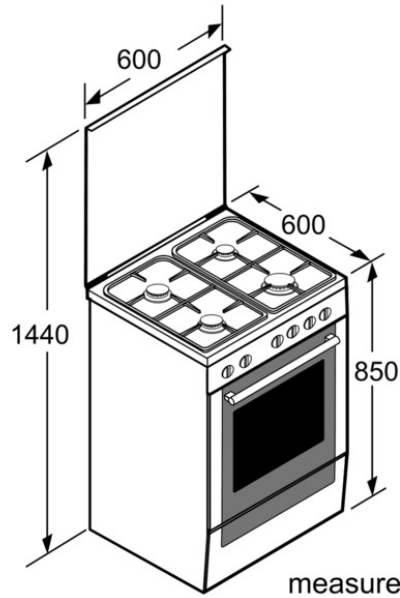

### Technical Information

- Preset of liquid gas (28-30/37mbar)
- Natural gas nozzles (20 mbar) included
- Dimensions of the product (HxWxD): 850 x 600 x 600 mm
- Gross Weight: 55.1 kg
- Accessories: 1 x wire shelf, 1 x baking tray, 1 x Espresso set (Cast iron)

#### Characteristics

Built-in / Free-standing : Free-standing  
 Color / Material Front : Stainless steel  
 Dimensions of the product (mm) : 850 x 600 x 600  
 Length electrical supply cord (cm) : 120.0  
 Net weight (kg) : 51.000  
 Gross weight (kg) : 55.000  
 Cooking method first cavity : Gas bottom heating, Gas grill/broiler  
 Integrated Cleaning system - cavity 1 : Easy to clean enamel  
 Included accessories cavity 1 : 1 x alu baking tray, 1 x enamel baking tray, 1 x grid  
 Storage compartment - cavity 1 : Yes  
 Type of pan support : Elongated cast iron pan support  
 Power of 1st heating element (kW) : 3.6  
 Power of 2nd heating element (kW) : 1.7

#### Consumption and connection features

Current (A) : 10  
 Voltage (V) : 230  
 Frequency (Hz) : 50  
 Plug type : GB plug  
 Color / Material Front : Stainless steel  
 Energy input : Gas  
 Gas type : Liquidgas G30,31 28-30/37 mbar  
 Approval certificates : CE  
 Gross weight (lbs) : 121  
 Length electrical supply cord (cm) : 120.0  
 Dimensions of the product (mm) : 850 x 600 x 600

Bosch  
 HGG24W256M  
 Gas freestanding cooker

Predecessor:

Successor:

EAN code:  
 4242002715438

sales programme:

**BOSCH**

HGG24W256M  
Range Cooker 60 cm wide - Stainless steel

measurements in mm