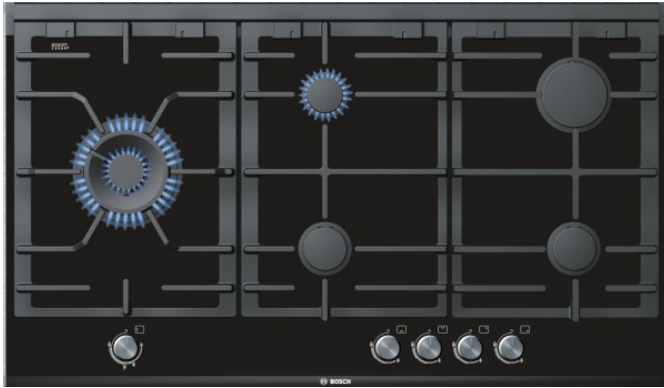

BOSCH

PRS926B70E
90 cm Gas hob, Ceramic

- Minimum distance from the hob cut-out to the wall
- ** Position of the gas connection in the cut-out

Measurements in mm