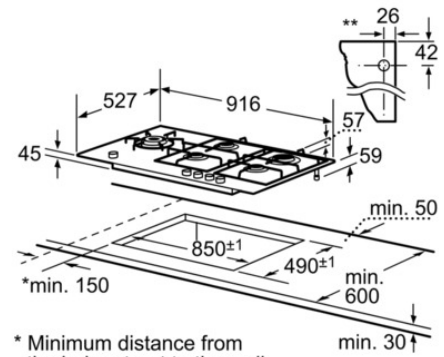

**Included accessories**

1 x WOK attachment ring

**Optional accessories**

- HEZ298010 nozzle set liquid gas G30/50mbar
- HEZ298114 Small pot support

**Technical Data**

**Characteristics**

Product name/family : gas hob w integrated controls  
 Built-in / Free-standing : Built-in  
 Energy input : Gas  
 Total number of positions that can be used at the same time : 5  
 Type of control setting devices : cylindrical knobs  
 Required niche size for installation (HxWxD) : 45 x 850 x 490  
 Width of the product (mm) : 916  
 Dimensions of the product (mm) : 57 x 916 x 527  
 Net weight (kg) : 20.000  
 Gross weight (kg) : 22.000  
 Residual heat indicator : without  
 Location of control panel : Hob front  
 Basic surface material : Ceramic  
 Color of surface : Black, Stainless steel  
 Color of frame : Black, Stainless steel  
 Approval certificates : CE  
 Length electrical supply cord (cm) : 150.0  
 Knob Material : Plastic (brushed)  
 Sealed Burners : No  
 Type of pan support : Elongated cast iron pan support  
 Power of 1st heating element (kW) : 0.3-6  
 Power of 4th heating element (kW) : 0.6-2.8  
 Power of 5th heating element (kW) : 0.4-1.9

**Consumption and connection features**

Electrical connection rating (W) : 1  
 Gas connection rating (W) : 13700  
 Current (A) : 3  
 Voltage (V) : 220-240  
 Frequency (Hz) : 50; 60  
 Main colour of product : Black  
 Energy input : Gas  
 Gas type : Nat gas H/E(L) 20 (25) mbar  
 Alternative gas type : Liquid gas G30,31 28-30/37mbar  
 Approval certificates : CE  
 Plug type : no plug  
 Dimensions of the packed product (in) : 6.49 x 26.18 x 43.89  
 Net weight (lbs) : 44  
 Gross weight (lbs) : 49  
 Total number of positions that can be used at the same time : 5  
 Length electrical supply cord (cm) : 150.0

# BOSCH

**PRS926B70E**  
90 cm Gas hob, Ceramic

- \* Minimum distance from the hob cut-out to the wall
- \*\* Position of the gas connection in the cut-out

Measurements in mm