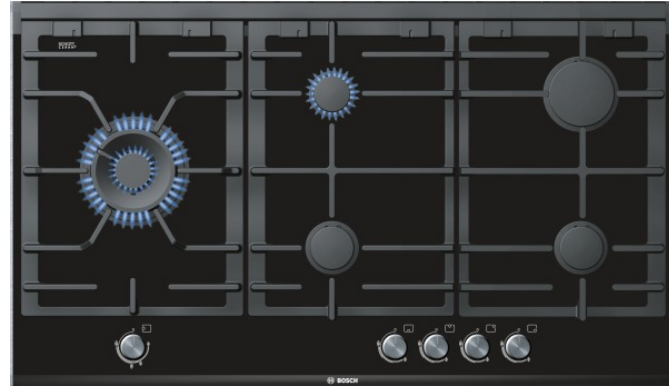

# BOSCH

**PRS926B70E**  
**90 cm Gas hob, Ceramic**

- Features**
- Cast iron pan supports
  - Full flame safety
  - One-hand ignition via control knob via control knobs
  - 5 gas burners
  - 1 dual wok burner
  - 1 rapid, 2 standard, 1 economy burner
  - Left: WOK burner 6 KW
  - Center front: Standard burner 1.9 KW
  - Center rear: Economy burner 1.1 KW
  - Rear right: Rapid burner 2.8 KW
  - Front right: Standard burner 1.9 KW
- Technical Information**
- Connecting cable 1.5 m
  - Preset of natural gas (20mbar)
  - Liquid gas nozzles (28-30/37mbar) included
  - Dimensions of the product (HxWxD): 57 x 916 x 527 mm
  - Required niche size for installation: 45 mm x 850 mm x 490 mm

**Included accessories**

1 x WOK attachment ring

**Optional accessories**

- HEZ298010 nozzle set liquid gas G30/50mbar
- HEZ298114 Small pot support

**Technical Data**

**Characteristics**

Product name/family : gas hob w integrated controls  
 Built-in / Free-standing : Built-in  
 Energy input : Gas  
 Total number of positions that can be used at the same time : 5  
 Type of control setting devices : cylindrical knobs  
 Required niche size for installation (HxWxD) : 45 x 850 x 490  
 Width of the product (mm) : 916  
 Dimensions of the product (mm) : 57 x 916 x 527  
 Net weight (kg) : 20.000  
 Gross weight (kg) : 22.000  
 Residual heat indicator : without  
 Location of control panel : Hob front  
 Basic surface material : Ceramic  
 Color of surface : Black, Stainless steel  
 Color of frame : Black, Stainless steel  
 Approval certificates : CE  
 Length electrical supply cord (cm) : 150.0  
 Knob Material : Plastic (brushed)  
 Sealed Burners : No  
 Type of pan support : Elongated cast iron pan support  
 Power of 1st heating element (kW) : 0.3-6  
 Power of 4th heating element (kW) : 0.6-2.8  
 Power of 5th heating element (kW) : 0.4-1.9