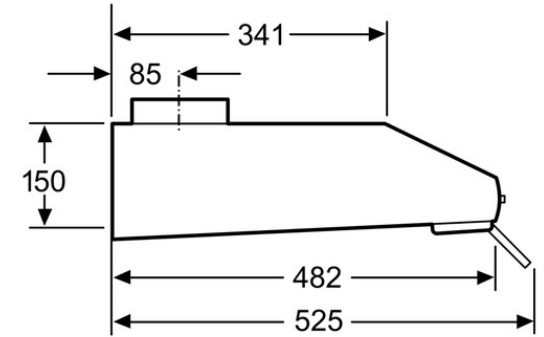

### Technical Information

- Noise level according to EN 60704-3 und EN 60704-2-13 at max. normal use exhaust air: 68 dB(A) re 1 pW (56 dB(A) re 20 µPa sound pressure)
- Dimensions exhaust air (HxWxD): 150 x 600 x 482 mm
- Dimensions recirculating (HxWxD): 150 x 600 x 482 mm
- 120 mm diameter pipe
- Power rating: 306 W

#### Consumption and connection features

Connection Rating (W) : 306  
 Voltage (V) : 220-240  
 Frequency (Hz) : 50  
 Plug type : GB plug  
 Installation typology : Half-integrated  
 Material body : Stainless steel  
 Approval certificates : CE  
 Plug type : GB plug  
 Dimensions of the packed product (in) : 8.26 x 25.19 x 21.65  
 Net weight (lbs) : 22  
 Gross weight (lbs) : 24  
 Motor location : Integrated motor in hood body  
 Length electrical supply cord (cm) : 130.0  
 Dimensions of the product, with chimney (if exists) (mm) : 150 x 600 x 482  
 Net weight (kg) : 10.000  
 Gross weight (kg) : 11.000

Bosch  
 DHU665CGB  
 Built-under cooker hood

EAN code:  
 4242002731476

sales programme:

Predecessor:

Successor:

**BOSCH**

**DHU665CGB**  
Conventional hood, 60 cm

measurements in mm

measurements in mm