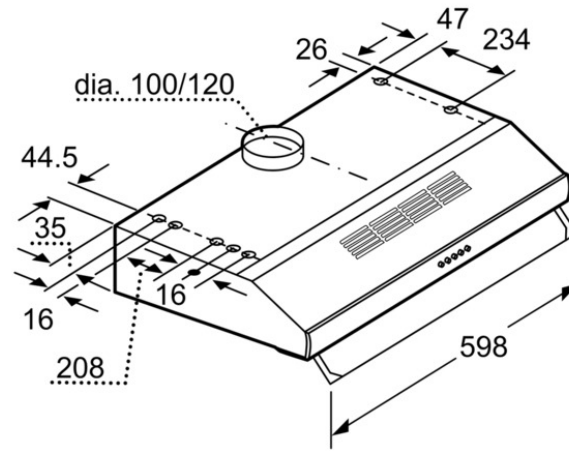

#### Characteristics

Typology : Traditional  
 Approval certificates : CE  
 Length electrical supply cord (cm) : 130.0  
 Net weight (kg) : 10.000  
 Type of control : mechanical  
 Number of speed settings : 3  
 Maximum output air extraction (m<sup>3</sup>/h) : 350  
 Maximum output recirculating air (m<sup>3</sup>/h) : 260  
 Number of lights : 2  
 Diameter of air outlet (mm) : 120  
 Grease filter material : aluminium  
 Operating Mode : Convertible  
 Optional accessories : DHZ2700  
 Type of lamps used : Halogen  
 Total power of the lamps (W) : 56  
 Grease filter type : Kassette

#### Consumption and connection features

Connection Rating (W) : 306  
 Voltage (V) : 220-240  
 Frequency (Hz) : 50  
 Plug type : GB plug  
 Installation typology : Half-integrated  
 Material body : Stainless steel  
 Approval certificates : CE  
 Plug type : GB plug  
 Dimensions of the packed product (in) : 8.26 x 25.19 x 21.65  
 Net weight (lbs) : 22  
 Gross weight (lbs) : 24  
 Motor location : Integrated motor in hood body  
 Length electrical supply cord (cm) : 130.0  
 Dimensions of the product, with chimney (if exists) (mm) : 150 x 600 x 482  
 Net weight (kg) : 10.000  
 Gross weight (kg) : 11.000

Bosch  
 DHU665CGB  
 Built-under cooker hood

EAN code:  
 4242002731476

sales programme:

Predecessor:

Successor:

**BOSCH**

**DHU665CGB**  
Conventional hood, 60 cm

measurements in mm

measurements in mm