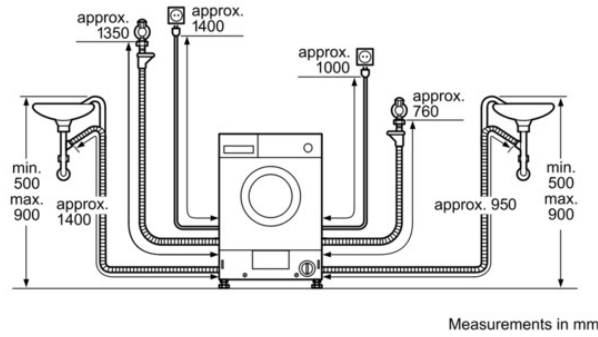

Included accessories

Alternative colors available

Technical Data

- Characteristics**
- Built-in / Free-standing : Build-under
 - Removable top : No
 - Door hinge : Left
 - Length electrical supply cord (cm) : 220.0
 - Height of removable worktop (mm) : 820
 - Dimensions of the product (mm) : 820 x 595 x 584
 - Net weight (kg) : 82.000
 - Drum volume (l) : 52
- Consumption and connection features**
- Connection Rating (W) : 2300
 - Current (A) : 10
 - Voltage (V) : 220-240
 - Frequency (Hz) : 50
 - Approval certificates : CE, VDE
 - Energy consumption (wash and dry of full wash load) (kWh) : 4.85
 - Energy consumption (wash only) (kWh) : 1.02
 - Water consumption (wash and dry full wash load) (l) : 83

Bosch
WKD28350GB
Washer-dryer

Predecessor:

Successor:

EAN code:
4242002553740

sales programme:

BOSCH

WKD28350GB
Automatic washer dryer, fully integrated

Z detail