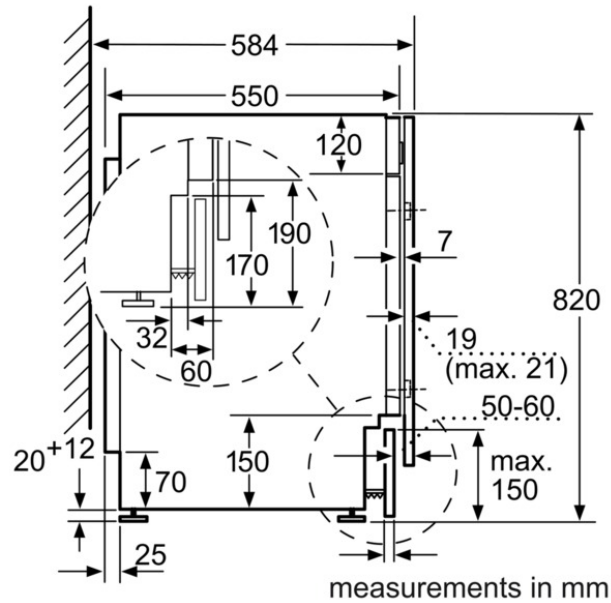

BOSCH

WKD28350GB Automatic washer dryer , fully integrated

- Capacity: 6 kg washing - 3 kg drying
 - Max. spin speed: 1400 rpm
- Main features**
- Non-stop wash and dry programme 4 kg
 - Spin speed selection 1400 to 600 rpm
- Programmes**
- Special programmes: mixture 30°C, Cold, delicates
 - Special programme: Fluff-removal cycle
- Convenience and Safety**
- Buttons: Start, Spin speed reduction, Menu, Drying, select
 - Multiple water protection
 - Display for programme progress indication, remaining time and 24 h end time delay
 - Fully electronic control dial for all wash- and special programs
 - Timed programmes
 - Aquatronic wash system
 - Foam detection system
 - Unbalanced load detection
 - Buzzer to indicate the end of cycle
 - 30 cm porthole with 95 degree opening
 - Porthole with glass cover
 - Decor door is reversible
 - Metal door closing hook
 - Magnetic porthole lock
- Technical information**
- Noise level washing (dB): 57
 - Noise level spinning (dB): 74
 - Dimensions (H x W x D): 82 x 59.5 x 58.4 cm

Included accessories

Alternative colors available

Technical Data

- Characteristics**
- Built-in / Free-standing : Build-under
 - Removable top : No
 - Door hinge : Left
 - Length electrical supply cord (cm) : 220.0
 - Height of removable worktop (mm) : 820
 - Dimensions of the product (mm) : 820 x 595 x 584
 - Net weight (kg) : 82.000
 - Drum volume (l) : 52
- Consumption and connection features**
- Connection Rating (W) : 2300
 - Current (A) : 10
 - Voltage (V) : 220-240
 - Frequency (Hz) : 50
 - Approval certificates : CE, VDE
 - Energy consumption (wash and dry of full wash load) (kWh) : 4.85
 - Energy consumption (wash only) (kWh) : 1.02
 - Water consumption (wash and dry full wash load) (l) : 83

Bosch
WKD28350GB
Washer-dryer

Predecessor:

Successor:

EAN code:
4242002553740

sales programme:

BOSCH

WKD28350GB
Automatic washer dryer, fully integrated

Z detail