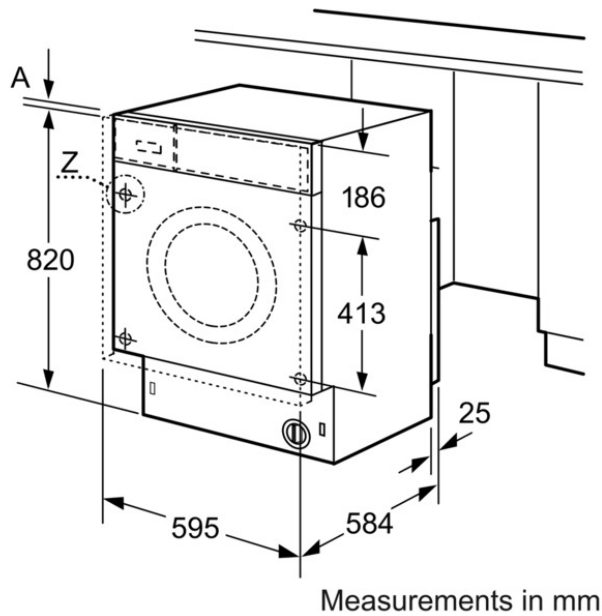

BOSCH

WKD28350GB
Automatic washer dryer, fully integrated