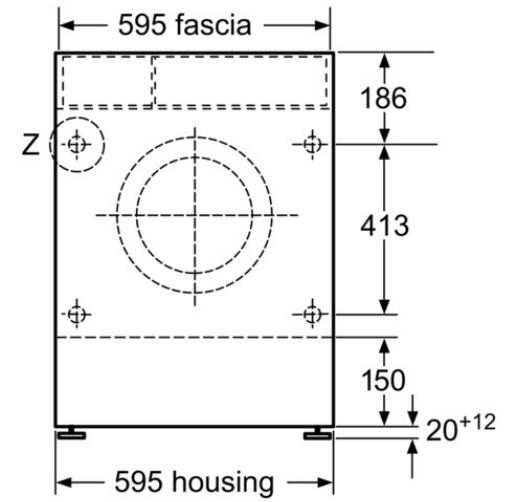

BOSCH

WKD28350GB
Automatic washer dryer, fully integrated