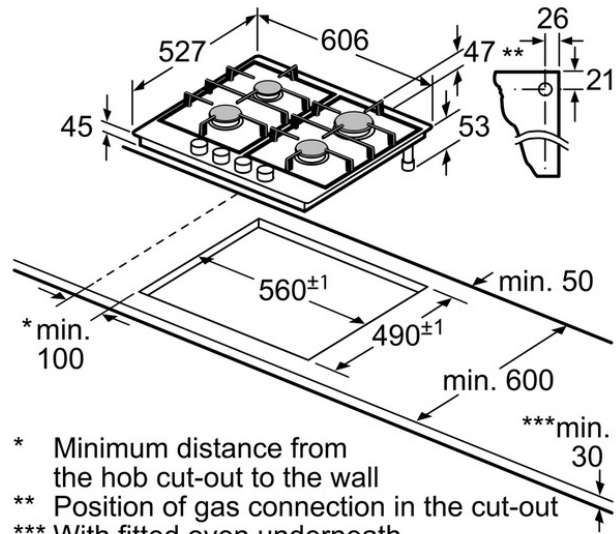

#### Characteristics

Product name/family : gas hob w integrated controls  
 Construction type : Built-in  
 Energy input : Gas  
 Total number of positions that can be used at the same time : 4  
 Type of control setting devices : cylindrical knobs  
 Required niche size for installation (HxWxD) : 45 x 560 x 490  
 Width of the product (mm) : 606  
 Dimensions of the product (mm) : 47 x 606 x 527  
 Net weight (kg) : 12.000  
 Gross weight (kg) : 14.000  
 Residual heat indicator : without  
 Location of control panel : Hob front  
 Basic surface material : Ceramic  
 Color of surface : Black, Stainless steel  
 Color of frame : Black, Stainless steel  
 Approval certificates : CE  
 Length electrical supply cord (cm) : 100  
 Knob Material : Plastic (brushed)  
 Sealed Burners : No  
 Type of pan support : Elongated cast iron pan support  
 Power of 1st heating element (kW) : 0.4-1.9  
 Power of 2nd heating element (kW) : 0.3-1.1  
 Power of 3rd heating element (kW) : 0.6-2.8  
 Power of 4th heating element (kW) : 0.4-1.9

#### Consumption and connection features

Electrical connection rating (W) : 1  
 Gas connection rating (W) : 7700  
 Current (A) : 3  
 Voltage (V) : 220-240  
 Frequency (Hz) : 50; 60  
 Main colour of product : Black  
 Energy input : Gas  
 Gas type : Nat gas H/E/(L) 20 (25) mbar  
 Alternative gas type : Liquid gas G30,31 28-30/37mbar  
 Approval certificates : CE  
 Plug type : no plug  
 Dimensions of the packed product (in) : 6.57 x 22.95 x 26.77  
 Net weight (lbs) : 27  
 Gross weight (lbs) : 30  
 Total number of positions that can be used at the same time : 4  
 Length electrical supply cord (cm) : 100

# BOSCH

PRP626B70E  
60 cm Gas hob, Ceramic

- \* Minimum distance from the hob cut-out to the wall
  - \*\* Position of gas connection in the cut-out
  - \*\*\* With fitted oven underneath, possibly more; see space requirements for the oven
- measurements in mm