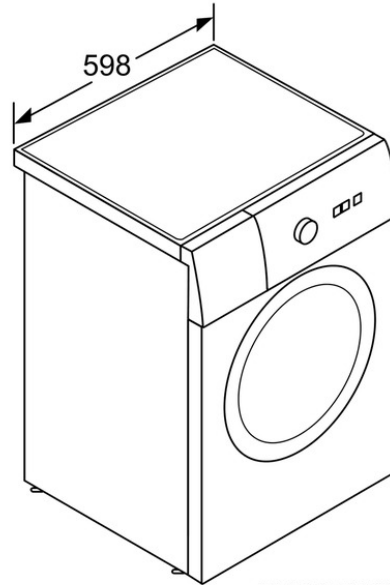

BOSCH

WAK20200GC
Automatic washing machine

measurements in mm