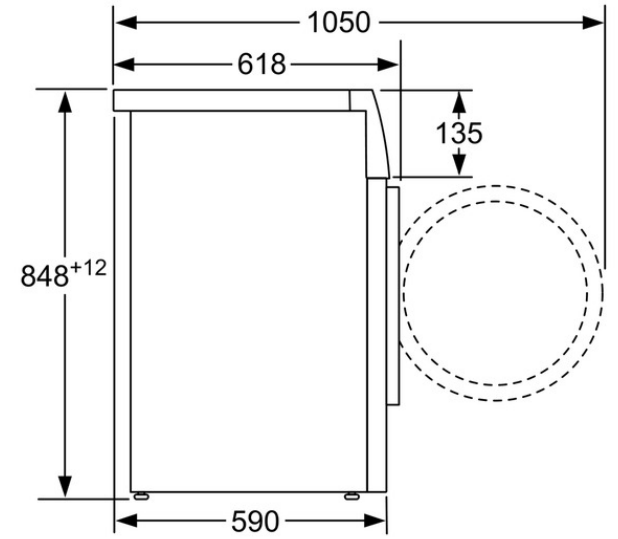

#### Characteristics

Built-in / Free-standing : Free-standing  
 Door hinge : Left  
 Color / Material body : White  
 Length electrical supply cord (cm) : 160  
 Height for building under : 850.00  
 Height of the product (mm) : 848  
 Dimensions of the product (mm) : 848 x 598 x 590  
 Wheels : No  
 Net weight (kg) : 73.000  
 Drum volume (l) : 58  
 Main colour of product : White  
 Door Frame : white-black grey  
 Color Buttons : silver  
 Color Dial : silver white  
 Noise level washing (dB(A) re 1 pW) : 56  
 Connection Rating (W) : 2300  
 Current (A) : 10  
 Voltage (V) : 220-240  
 Frequency (Hz) : 50  
 Energy Star Qualified : No  
 Cord Included : No  
 Plug type : GB plug  
 Length of drain hose (in) : 59.05  
 Length of supply hose (in) : 59.05  
 Dimensions of the packed product (in) : 28.07 x 24.80 x 27.16  
 Net weight (lbs) : 160  
 Gross weight (lbs) : 163  
 Length of drain hose : 150.00  
 Length of supply hose : 150.00  
 Gross weight (kg) : 74

**BOSCH**

**WAK20200GC**  
Automatic washing machine

measurements in mm

measurements in mm