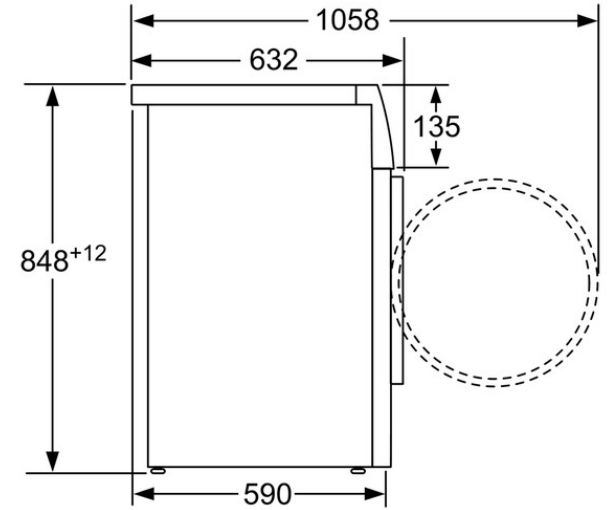

Technical information

- Noise level washing (dB): 52
- Noise level spinning (dB): 71
- Dimensions (H x W x D): 85 x 60 x 59 cm
- Can be built-under

Included accessories

Optional accessories

Alternative colors available

Technical Data

Characteristics

Built-in / Free-standing : Free-standing
Removable top : No
Door hinge : Left
Length electrical supply cord (cm) : 210
Height with worktop (mm) : 850
Dimensions of the product (mm) : 850 x 600 x 590
Net weight (kg) : 81.000
Drum volume (l) : 56

BOSCH

WVH28360GB
Automatic washer dryer

measurements in mm

measurements in mm