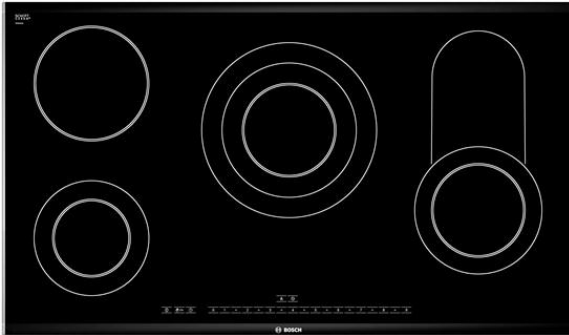

## Stainless steel Facette front and rear, side profiles 90 cm, Ceramic hob

PKD975N14Q

### Main Features

- 4 HighSpeed cooking zones, including:
- 1 triple zone
- 1 dual zone
- 1 extendible triple zone
- Total power limited to 7000 W by powermanagement function
- Digital 2 stage residual heat indicator per cooking zone
- Safety switch-off
- Childproof lock

### General Information

- Facette front and rear, side profiles
- HighSpeed ceramic glass
- Timer with switch-off function for all zones
- Electronic regulation 17 power levels
- Zone extension activation with a Touch sensor
- Wipe protection function
- Electronic display
- Power on indicator light
- Main switch
- DirectSelect