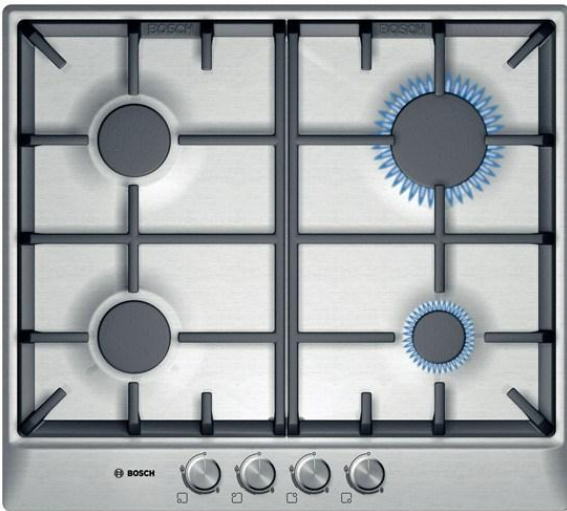

BOSCH

60 cm Gas hob, brushed steel

PCP615B90E

Main Features

- 4 gas burners
- Full flame safety
- Cast iron pan supports

Technical Information

- Connecting cable 1 m
- Preset of natural gas (20mbar)
- Liquid gas nozzles (28-30/37mbar) included
- Dimensions of the product (HxWxD):
52 x 582 x 520 mm
- Required niche size for installation:
45 mm x 560 mm x 480-490 mm

General Information

- 1 rapid, 2 standard, 1 economy burner
- Front left: Standard burner 1.7 KW
- Rear left: Standard burner 1.7 KW
- Rear right: Rapid burner 3 KW
- Front right: Economy burner 1 KW
- One-hand ignition via control knob via control knobs